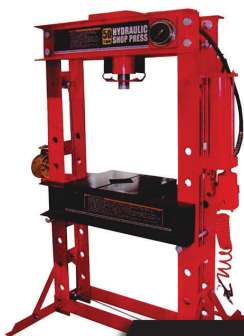

HYDRAULIC SHOP PRESS WITH GAUGE 50TON

- 50T hydraulic shop press
- Heavy-duty steel frame

$2,350

TY50001

CREEPER BED PLASTIC

- Plastic creeper bed for easy under-vehicle access
- Lightweight, durable design with smooth-rolling wheels